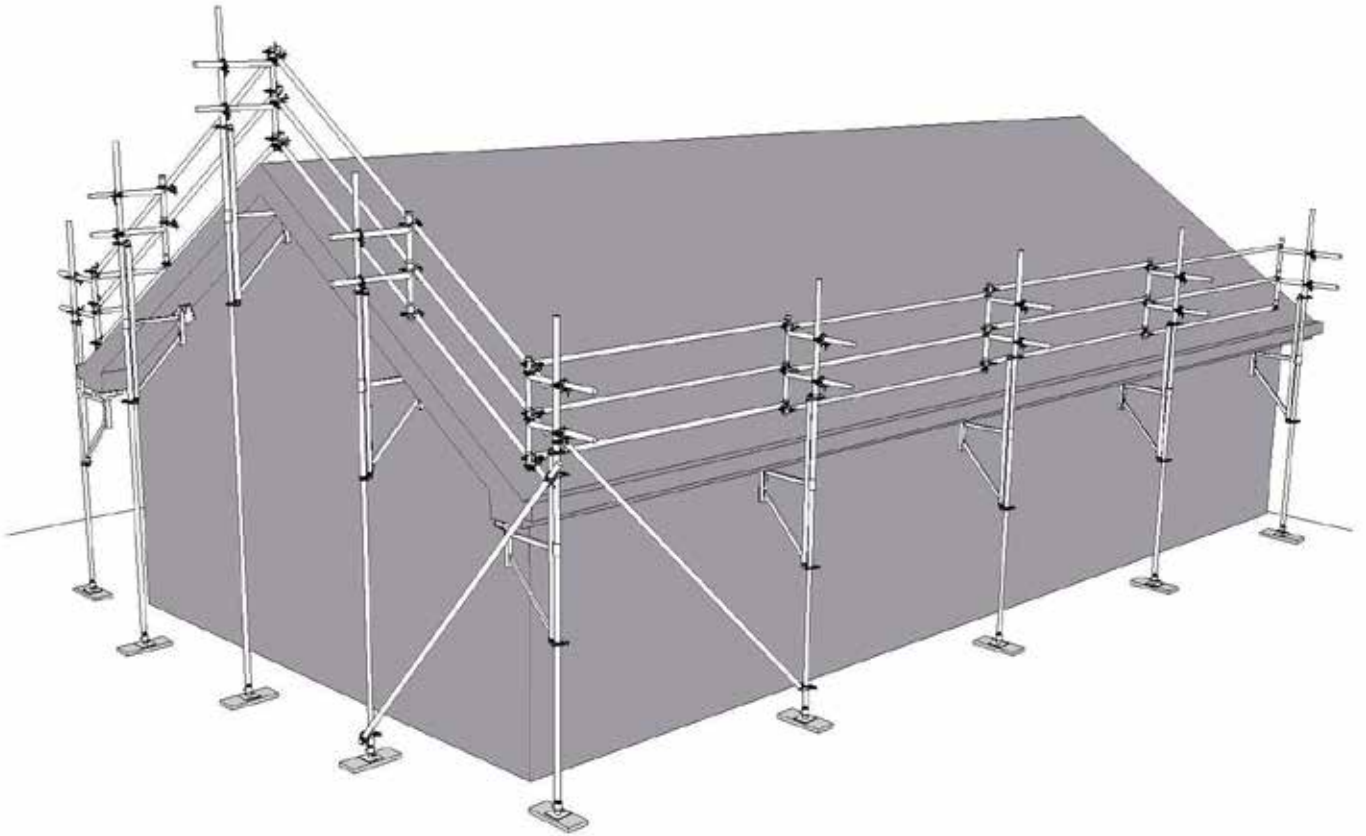

MULTISCAFF

Quik Guard REP System

Supplied by:

The logo for MULTISCAFF features a stylized 'M' icon composed of three slanted parallel lines in green and white, positioned above the word 'MULTISCAFF'. 'MULTI' is in green and 'SCAFF' is in white, all in a bold, sans-serif font.